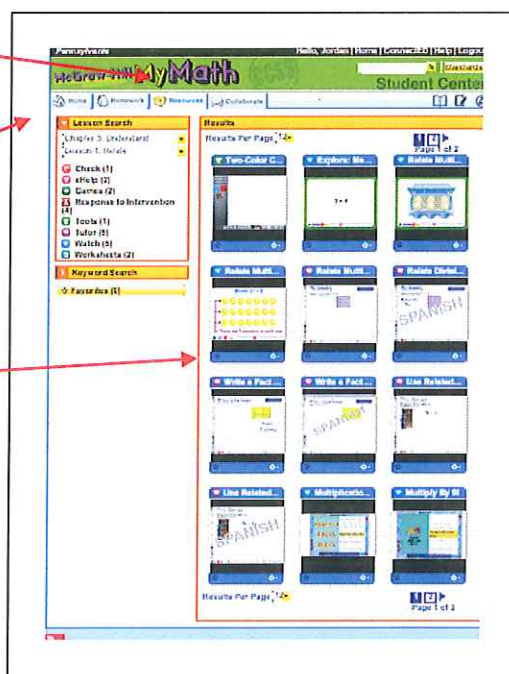

1. Go to <http://connected.mcgraw-hill.com/connected/login.do>

2. Type in your username and password. Click log-in.

3. Click on the math book.

4. Click on the Resource Tab.

5. Select the Chapter and the Lesson.

6. Click to select a resource under the panel on the left hand side.
(Homework, games, mini-lessons)

results